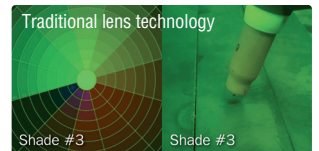

TIG Rating 5 amps and below

Switching Speed 1/20,000 second

Weight 510 g (18 oz.)

NEW!

ClearLight™ Lens Technology optimizes contrast and clarity in welding and light states. 1/1/1/2 optical clarity rating allows for a lighter light state while not welding — keeping the helmet down — maximizing safety and productivity.

Four arc sensors and four modes: weld, cut, grind and X-Mode. X-Mode prevents sunlight from darkening the lens before welding starts and low-amperage lens opening from obstructed sensors.

Headgear provides extensive adjustability settings and a pivoting top for better fit and comfort.